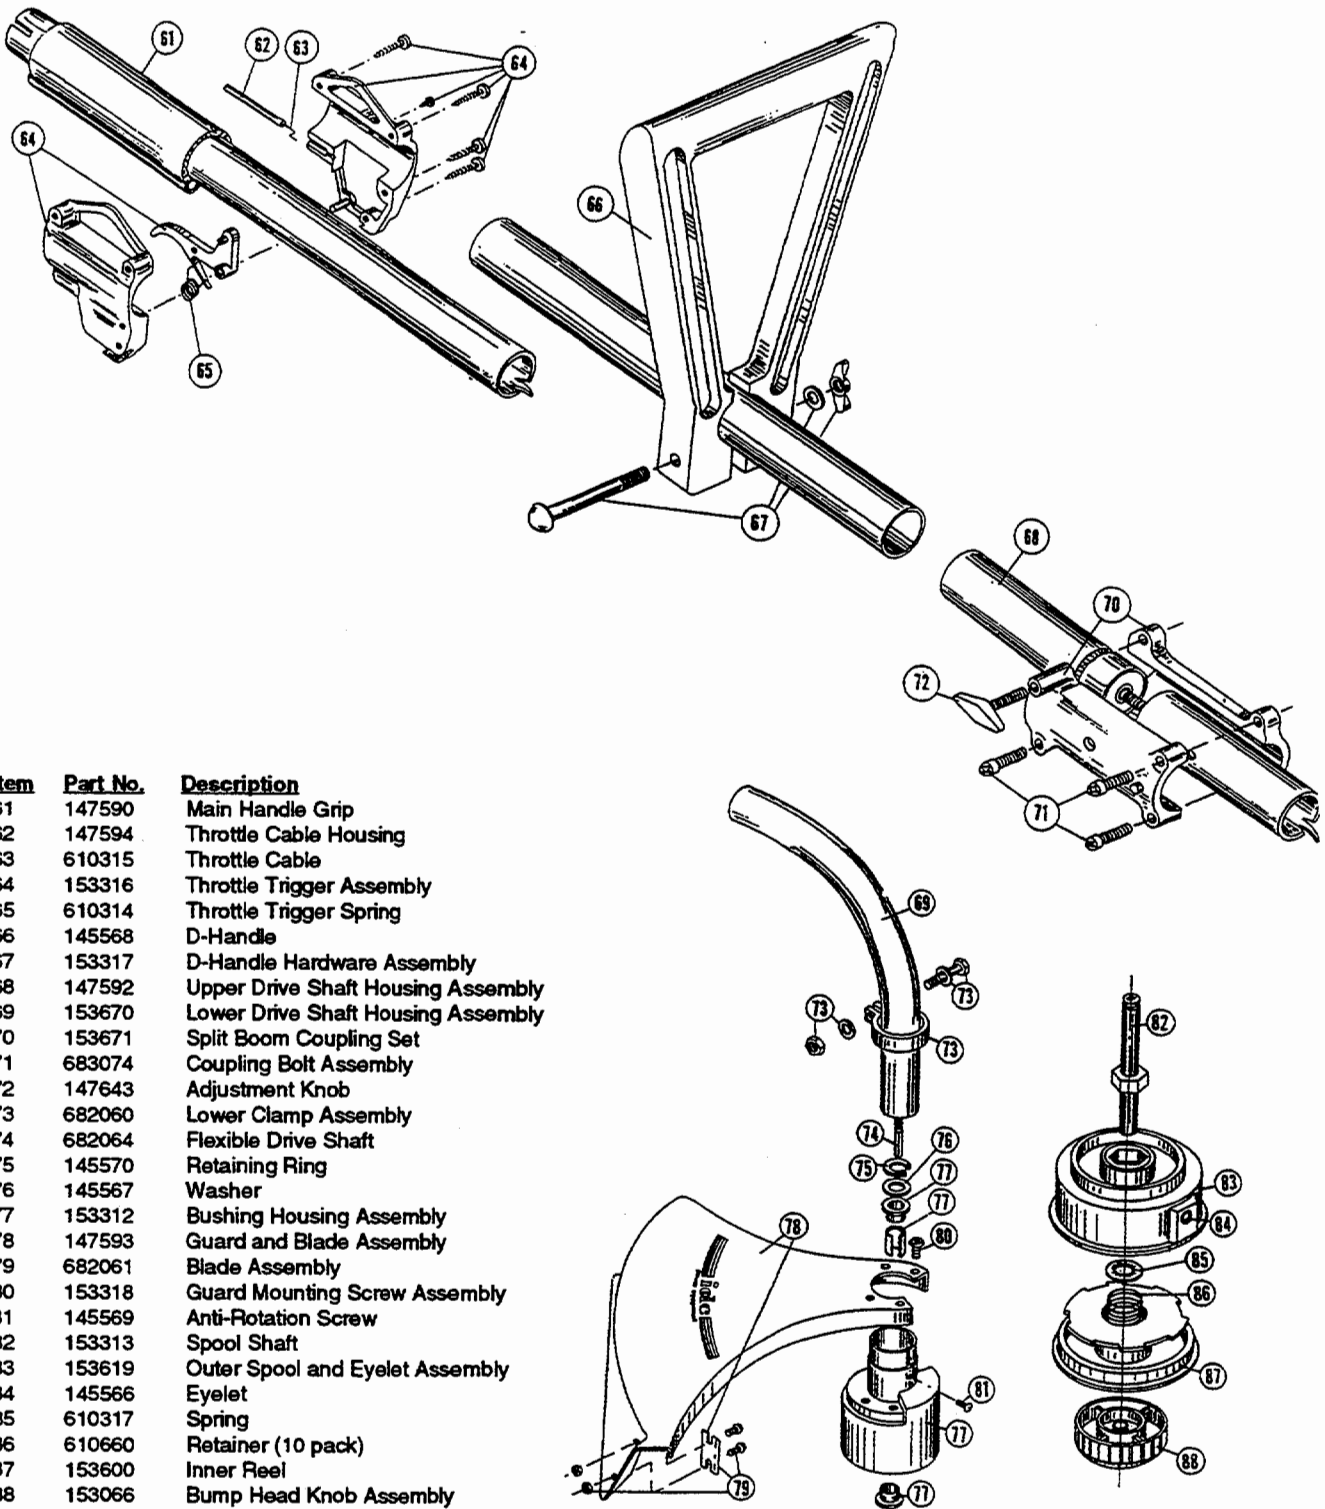

BOOM & TRIMMER PARTS - IDC 520-1

Item	Part No.	Description
61	147590	Main Handle Grip
62	147594	Throttle Cable Housing
63	610315	Throttle Cable
64	153316	Throttle Trigger Assembly
65	610314	Throttle Trigger Spring
66	145568	D-Handle
67	153317	D-Handle Hardware Assembly
68	147592	Upper Drive Shaft Housing Assembly
69	153670	Lower Drive Shaft Housing Assembly
70	153671	Split Boom Coupling Set
71	683074	Coupling Bolt Assembly
72	147643	Adjustment Knob
73	682060	Lower Clamp Assembly
74	682064	Flexible Drive Shaft
75	145570	Retaining Ring
76	145567	Washer
77	153312	Bushing Housing Assembly
78	147593	Guard and Blade Assembly
79	682061	Blade Assembly
80	153318	Guard Mounting Screw Assembly
81	145569	Anti-Rotation Screw
82	153313	Spool Shaft
83	153619	Outer Spool and Eyelet Assembly
84	145566	Eyelet
85	610317	Spring
86	610660	Retainer (10 pack)
87	153600	Inner Reel
88	153066	Bump Head Knob Assembly

Optional Accessories

- 610375 Monofil Cutting Line 50 ft. (2 fills)
- 153577 Replacement Dual Line Cartridge
- 682075 Shoulder Strap Assembly
- 147541 IDC or Ryan 2-Cycle Oil (4 oz. can)
- not shown