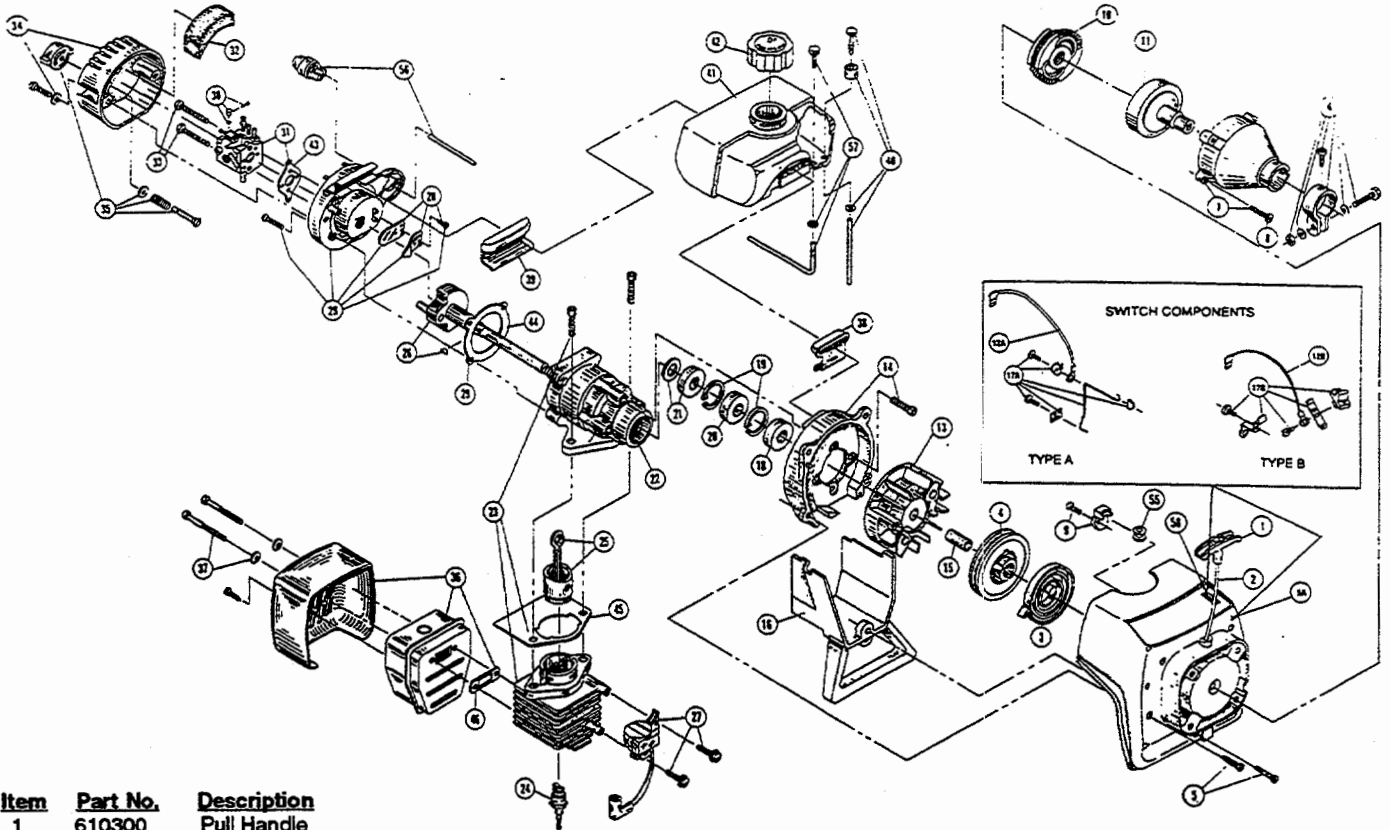

ENGINE PARTS - IDC 520-1

Item	Part No.	Description
1	610300	Pull Handle
2	613103	Rope
3	613102	Recoil Spring
4	683856	Recoil Pulley Assembly
5a	147587	Starter Housing Assembly (used with item 17a)
5b	180037	Starter Housing Assembly (used with item 17b)
6	153597	Upper Clamp Assembly
7	153590	Clutch Cover Assembly
8	145888	Clutch Cover Screw Assembly
9	153644	Pulley Retainer Assembly
10	153591	Clutch Rotor Assembly
11	153592	Clutch Drum Assembly
12a	147589	Wire Lead
12b	180036	Wire Lead
13	153624	Flywheel Assembly
14	153520	Shroud Assembly
15	145918	Spacer
16	683078	Shroud Extension and Stand
17a	147576	Switch Assembly
17b	180035	Switch Assembly
18	610308	Outer Bearing
19	682040	Snap Ring Assembly
20	610309	Seal
21	682041	Inner Bearing Assembly
22	147015	Crankcase
23	147598	Cylinder Assembly
24	610311	Spark Plug
25	180001	Piston and Rod Assembly
26	180031	Power Shaft Assembly
27	683390	Module Assembly
28	147573	Reed Assembly
29	180033	Carburetor Mount Assembly
30	682048	Throttle Adjustment Assembly (Walbro)
30	147640	Throttle Adjustment Assembly (Tillotson)
31	147572	Carburetor Assembly (Walbro)
32	610312	Air Cleaner Filter
33	682505	Carburetor Mounting Screw Assembly